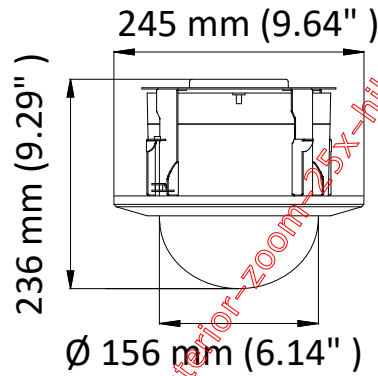

<https://www.hikvision.com/ro/surface/interior-zoom-25x-hikvision-ds-2ae5225t-a3/>

Input/Output	
Video Output	1 turbo 1080p output/1 CVBS output, (NTSC or PAL composite, BNC)
RS-485 Interface	Half-duplex mode Self-adaptive HIKVISION, Pelco-P, Pelco-D protocol
UTC function	UTC protocol (or HIKVISION-C protocol in previous DVR)
General	
Menu Language	English
Power	24 VAC Max. 18 W
Working Temperature	-10° C to 50° C (14° F to 122° F)
Working Humidity	90% or less
Protection Level	IP66 standard (outdoor dome) TVS 4,000 V lightning protection, surge protection and voltage transient protection
Mounting	Various mounting modes optional
Dimension	DS-2AE5225T-A3 (Indoor): Ø 156 mm ×243 mm (6.14" × 9.57") DS-2AE5225T-A3 (In-Ceiling): Ø 156 mm ×236 mm (6.14" × 9.29")
Weight (approx.)	3 kg (6.61 lb.)

<https://www.e-camere.ro/supraveghere-video/camere/HikVision/camera-2mp-interior-zoom-25x-hikvision-ds-2ae5225t-a3/>

Order Model

DS-2AE5225T-A3

Dimensions

Indoor

In-Ceiling

Distributed by

Headquarters