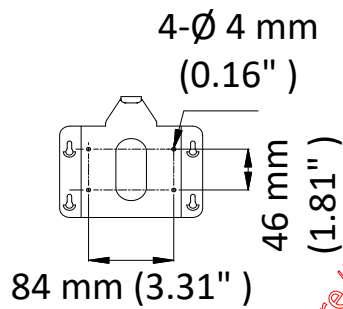

<https://www.hikvision.com/ro/surface/interior-zoom-25x-hikvision-ds-2ae5225t-a3/>

Input/Output	
Video Output	1 turbo 1080p output/1 CVBS output, (NTSC or PAL composite, BNC)
RS-485 Interface	Half-duplex mode Self-adaptive HIKVISION, Pelco-P, Pelco-D protocol
UTC function	UTC protocol (or HIKVISION-C protocol in previous DVR)
General	
Menu Language	English
Power	24 VAC Max. 18 W
Working Temperature	-10° C to 50° C (14° F to 122° F)
Working Humidity	90% or less
Protection Level	IP66 standard (outdoor dome) TVS 4,000 V lightning protection, surge protection and voltage transient protection
Mounting	Various mounting modes optional
Dimension	DS-2AE5225T-A3 (Indoor): Ø 156 mm ×243 mm (6.14" × 9.57") DS-2AE5225T-A3 (In-Ceiling): Ø 156 mm ×236 mm (6.14" × 9.29")
Weight (approx.)	3 kg (6.61 lb.)

<https://www.e-camere.ro/supraveghere-video/camere/HikVision/camera-2mp-interior-zoom-25x-hikvision-ds-2ae5225t-a3/>

Order Model

DS-2AE5225T-A3

Dimensions

Indoor

In-Ceiling

Distributed by

Headquarters