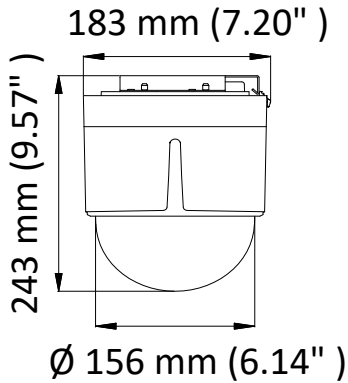

<https://www.hikvision.com/ro/surface/interior-zoom-25x-hikvision-ds-2ae5225t-a3/>

Input/Output	
Video Output	1 turbo 1080p output/1 CVBS output, (NTSC or PAL composite, BNC)
RS-485 Interface	Half-duplex mode Self-adaptive HIKVISION, Pelco-P, Pelco-D protocol
UTC function	UTC protocol (or HIKVISION-C protocol in previous DVR)
General	
Menu Language	English
Power	24 VAC Max. 18 W
Working Temperature	-10° C to 50° C (14° F to 122° F)
Working Humidity	90% or less
Protection Level	IP66 standard (outdoor dome) TVS 4,000 V lightning protection, surge protection and voltage transient protection
Mounting	Various mounting modes optional
Dimension	DS-2AE5225T-A3 (Indoor): Ø 156 mm ×243 mm (6.14" × 9.57") DS-2AE5225T-A3 (In-Ceiling): Ø 156 mm ×236 mm (6.14" × 9.29")
Weight (approx.)	3 kg (6.61 lb.)

<https://www.e-camere.ro/supraveghere-video/camere/HikVision/camera-2mp-interior-zoom-25x-hikvision-ds-2ae5225t-a3/>

Order Model

DS-2AE5225T-A3

Dimensions

Indoor

In-Ceiling

Distributed by

Headquarters