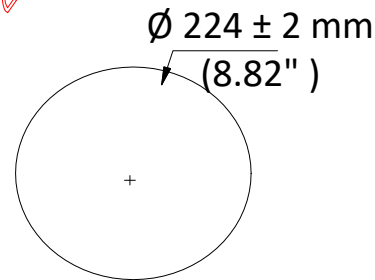

<https://www.hikvision.com/ro/surface/interior-zoom-25x-hikvision-ds-2ae5225t-a3/>

Input/Output	
Video Output	1 turbo 1080p output/1 CVBS output, (NTSC or PAL composite, BNC)
RS-485 Interface	Half-duplex mode Self-adaptive HIKVISION, Pelco-P, Pelco-D protocol
UTC function	UTC protocol (or HIKVISION-C protocol in previous DVR)
General	
Menu Language	English
Power	24 VAC Max. 18 W
Working Temperature	-10° C to 50° C (14° F to 122° F)
Working Humidity	90% or less
Protection Level	IP66 standard (outdoor dome) TVS 4,000 V lightning protection, surge protection and voltage transient protection
Mounting	Various mounting modes optional
Dimension	DS-2AE5225T-A3 (Indoor): Ø 156 mm ×243 mm (6.14" × 9.57") DS-2AE5225T-A3 (In-Ceiling): Ø 156 mm ×236 mm (6.14" × 9.29")
Weight (approx.)	3 kg (6.61 lb.)

<https://www.e-camere.ro/supraveghere-video/camere/HikVision/camera-2mp-interior-zoom-25x-hikvision-ds-2ae5225t-a3/>

Order Model

DS-2AE5225T-A3

Dimensions

Indoor

In-Ceiling

Distributed by

Headquarters